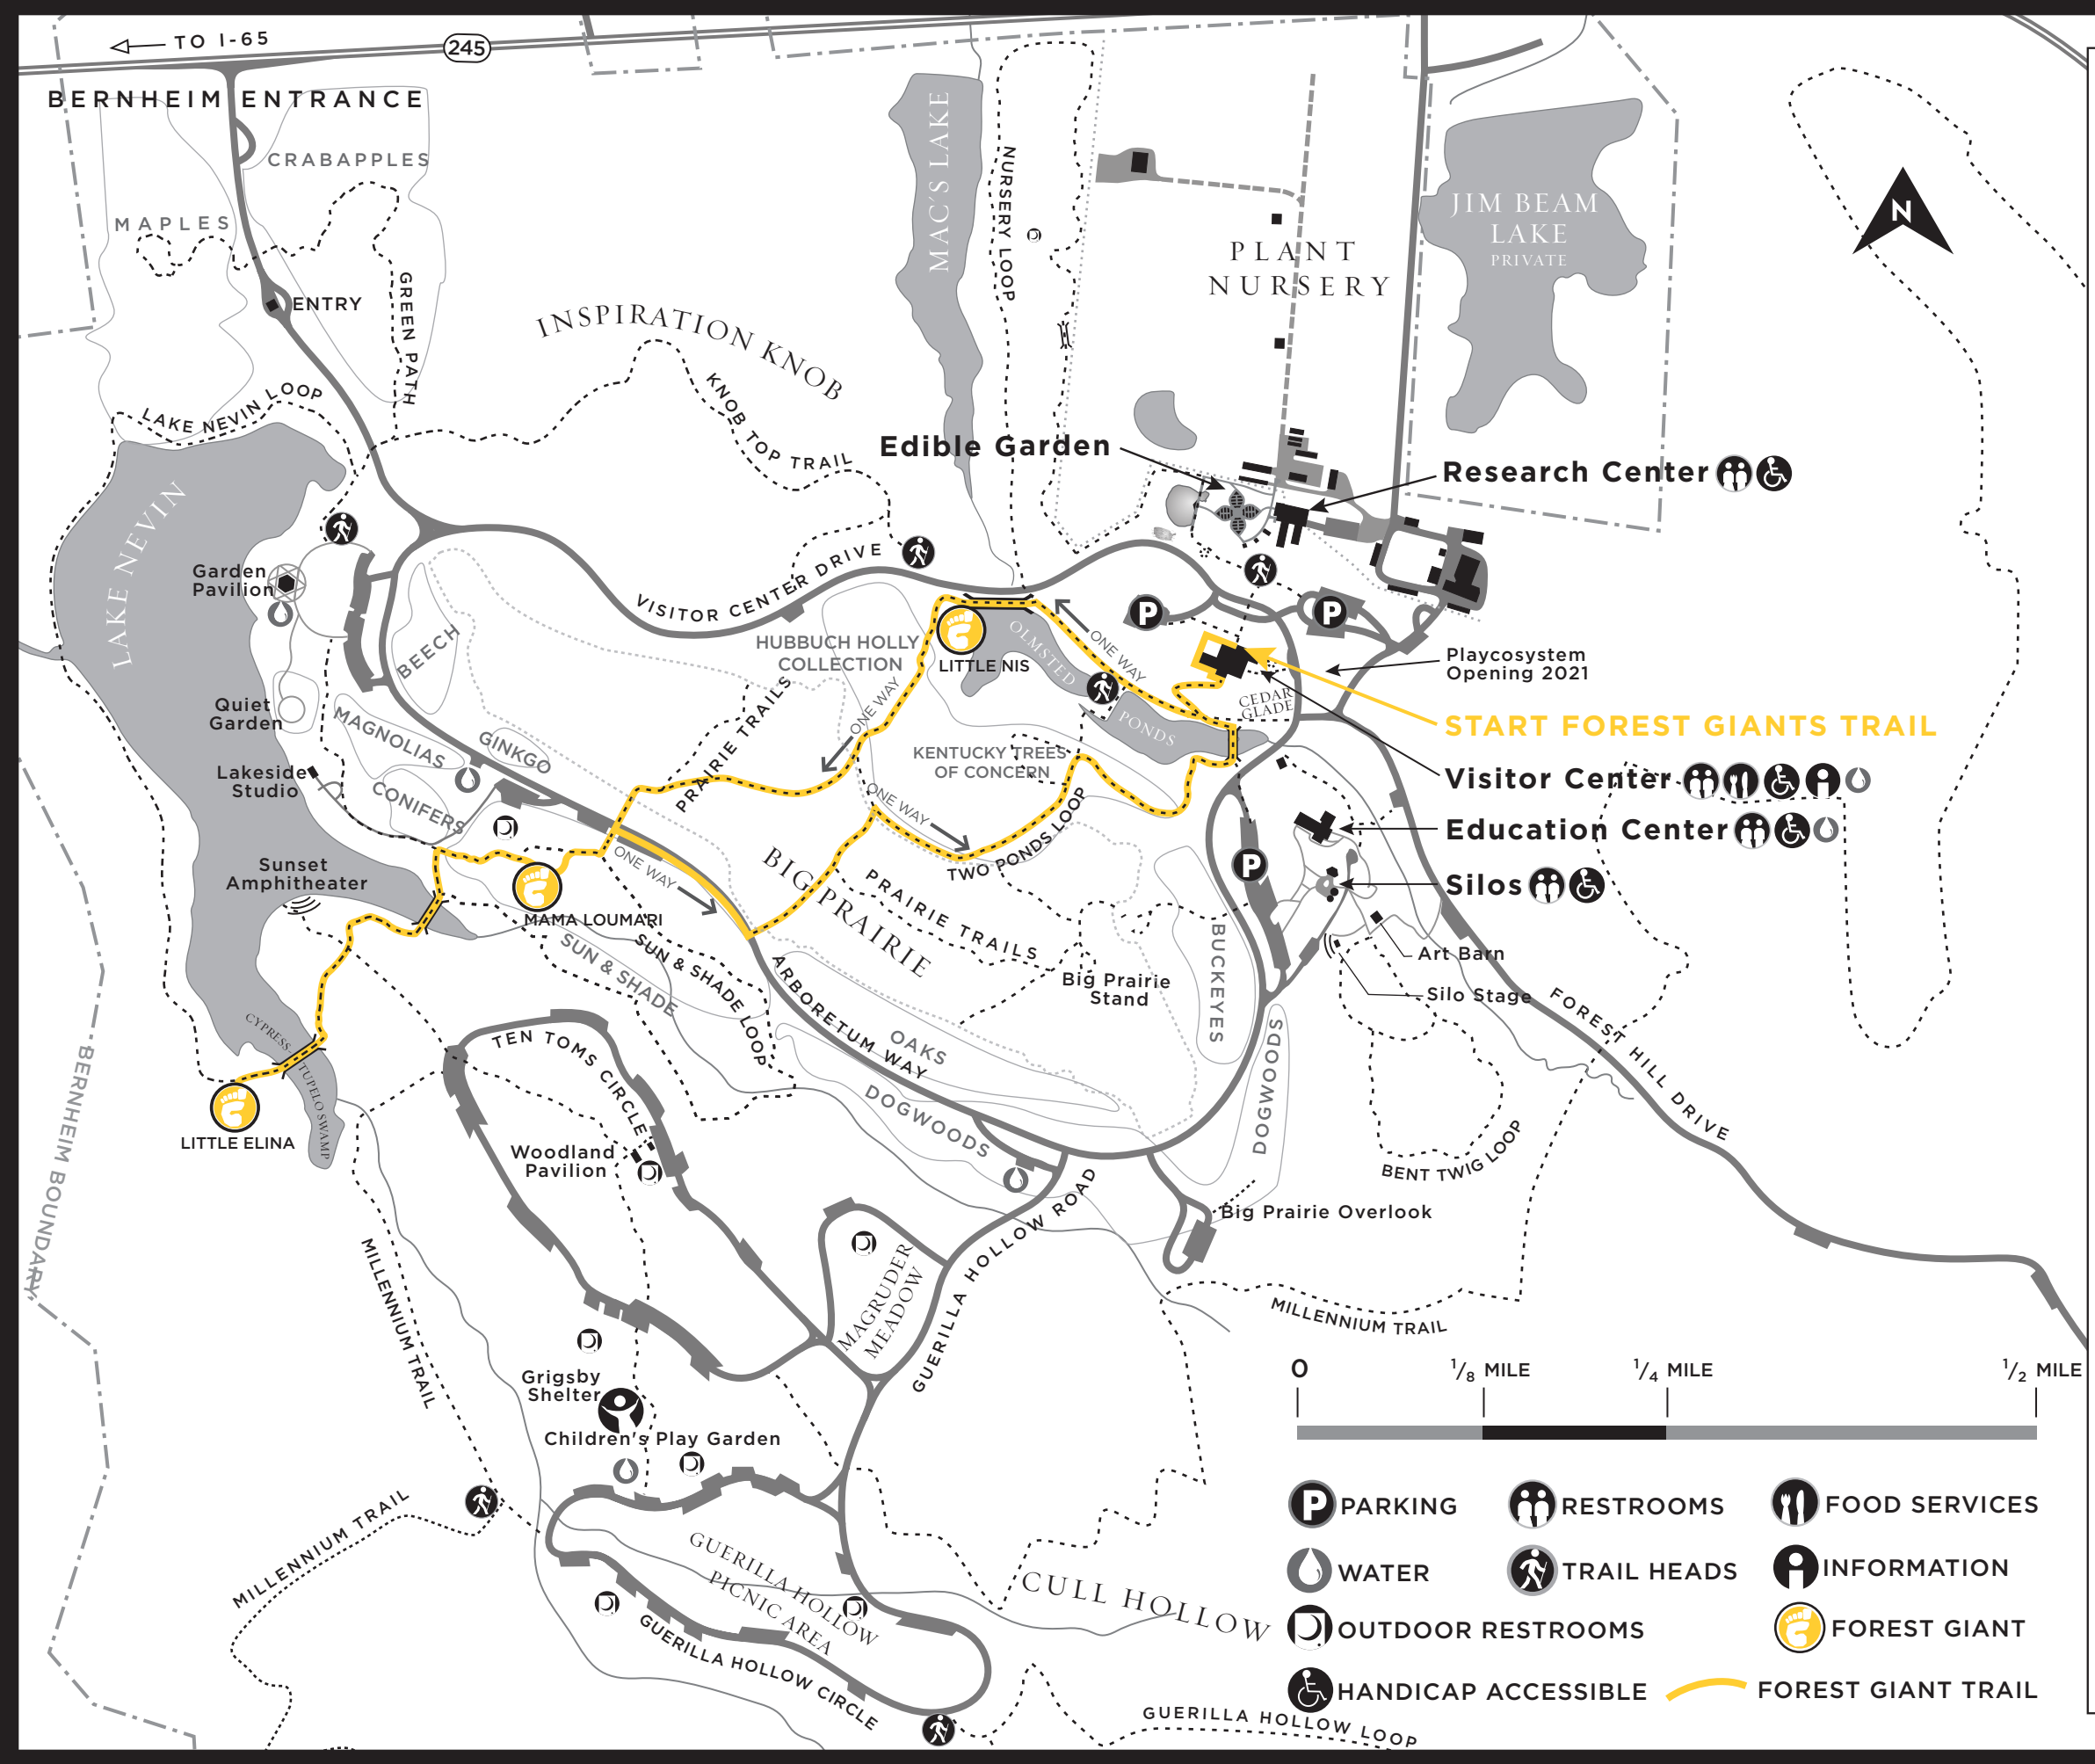

BECOME A MEMBER TODAY!

BERNHEIM IS 100% MEMBER AND DONOR SUPPORTED

1. **YOUR MEMBERSHIP PROTECTS**
2. Over 16,000 acres of land
   - 3 million+ trees
   - 2,100+ wildlife species
   - A 600-acre Arboretum
   - A living laboratory for artists and researchers around the world

1. **YOUR MEMBERSHIP PROVIDES**
2. A place to connect with nature
   - 40 miles of hiking trails
   - A 4-acre Edible Garden
   - A Canopy Tree Walk 75' above the forest floor
   - Nationally recognized education programs
   - An outdoor classroom to 6,000 school-age children yearly
   - A place of artistic inspiration
   - A destination for more than 400,000 visitors annually

WAYS TO JOIN

1. **ONLINE:** bernheim.org/membership
   IN PERSON: Visit the Visitor Center or Education Center.
   BY PHONE: Call (502) 215-7155.

connecting people with nature
Highway 245 & Clermont, KY 40110
502.955.8512 & bernheim.org

Bernheim is a non-profit organization that relies on memberships, grants, and donations for support.