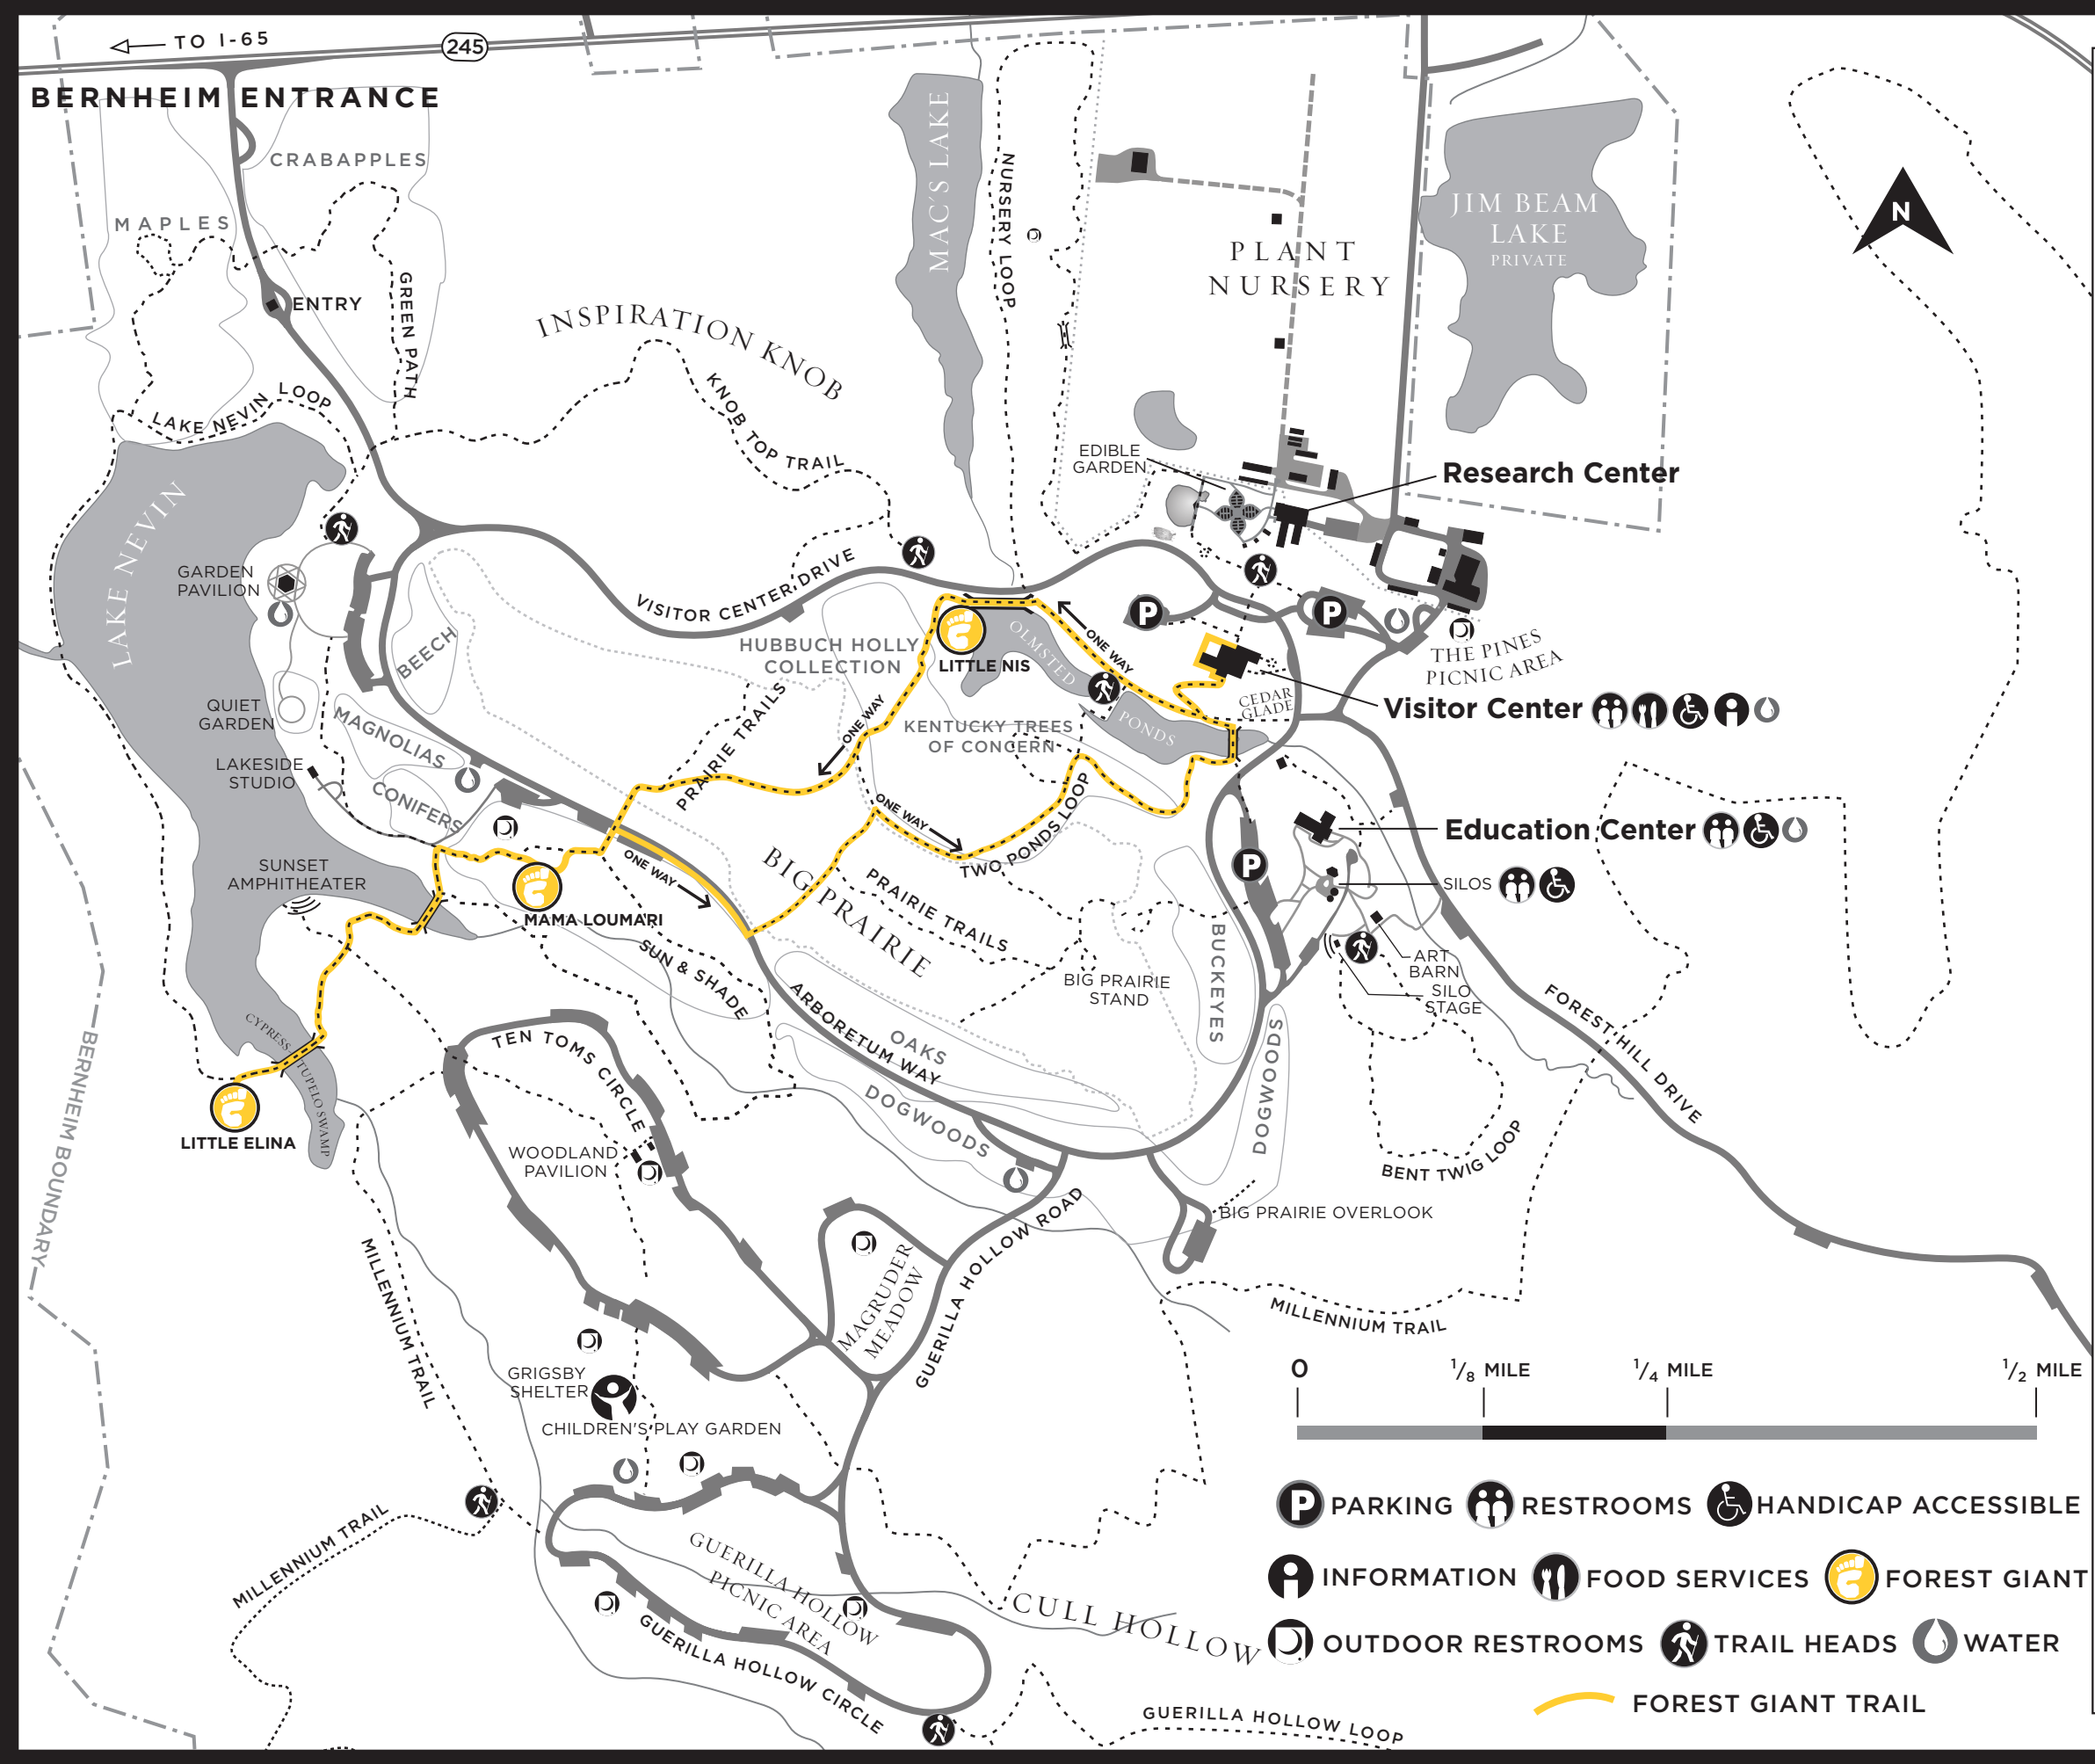

BECOME A MEMBER TODAY!

BERNHEIM IS 100% MEMBER AND DONOR SUPPORTED

YOUR MEMBERSHIP PROTECTS

- Over 16,000 acres of land
- 3 million+ trees
- 2,100+ wildlife species
- A 600-acre Arboretum
- A living laboratory for artists and researchers around the world

YOUR MEMBERSHIP PROVIDES

- A place to connect with nature
- 40 miles of hiking trails
- A 4-acre Edible Garden
- A Canopy Tree Walk 75' above the forest floor
- Nationally recognized education programs
- An outdoor classroom to 6,000 school-age children yearly
- A place of artistic inspiration
- A destination for more than 270,000 visitors annually

WAYS TO JOIN

ONLINE: bernheim.org/membership

IN PERSON: Visit the Visitor Center or Education Center.

BY PHONE: Call 502.215.7138.

Highway 245 ■ Clermont, KY 40110
502.955.8512 ■ bernheim.org

Bernheim is a non-profit organization that relies on memberships, grants, and donations for support.